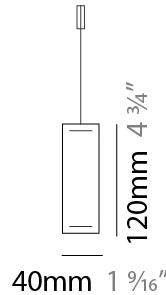

PROJECT _____
TYPE _____
SPECIFIER _____
QUANTITY _____
DATE _____

LED120 SUSPENSION

D71024-

base number   Color   Finish
Temperature   Options

1. To build a product code in our configurator select the specify button on the base model # product page
2. To build a manual product code on this datasheet choose from the options listed below in blue font and add the suffix to the base model #

GENERAL

Series: Woodlin
Subseries: LED120
Brand: Tunto
Division: Design
Mounting Type: Suspension
Mounting Location: Ceiling
Subcategory: Profile

PHYSICAL

Shape: Rectangle
Length (mm): 1000
Length (in): 39 3/8
Width (mm): 40
Width (in): 1 9/16
Height (mm): 120
Height (in): 4 3/4
Max. Overall Height (mm): 2120
Max. Overall Height (in): 83 7/16
Light Distribution: Direct / Indirect
Diffuser: Opal
Fixture Finish: WAL / ASH / OAK / BLK / WHI
Fixture Material: Wood
Cable Details: 2000mm / 78 3/4"

ELECTRICAL

Lamp Type: LED
Input Wattage (W): 46
Total Output Wattage (W): 38
Dimming: Tri-Mode (Non-Dimming and Phase Dimming (120Vac only) and 0-10V Dimming)
Driver Included: Yes
Driver Location: Integrated
Driver Type: Constant Current - Universal
Driver Class: Class 2
Input Voltage (V): 120 - 277
Constant Current (MA): 700

LED

Color Temperature (°K): 2700 / 3000 / 4000
Max. Delivered Lumen (lm): 2200
CRI: >93 CRI
Lamp Life (hrs): 50000

OPTICAL

RATINGS AND CERTIFICATIONS

Certified By: Certified for North American Standards
IP rating: IP20